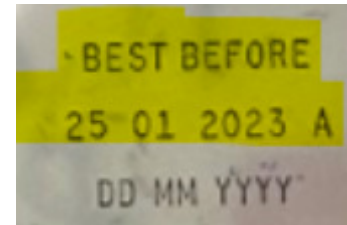

KOF-K

Kosher Supervision

201 THE PLAZA, TEANECK, NJ 07666-5156 201.837.0500 FAX: 201.837.0126

e-mail: info@kof-k.com • website: www.kof-k.com

February 22, 2022

Kashrus Alert

Product:

Yama Moto Yama Original Roasted Sushi Nori Seaweed 30 Sheets

Brand:

Yama Moto Yama

Issue:

Additional inspection for tola'im REQUIRED for the following "Best Before" codes (located on the back of the bag):

Best Before Codes
07 02 2023 A
21 01 2023 A
25 01 2023 A

For further information call: